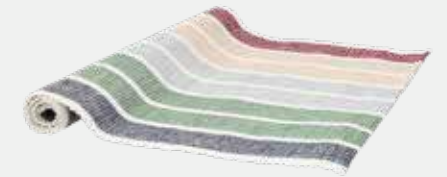

INNER 12 MASTER 120 € 5,40

GINKO

Presina 15x15 cm
Pot holder 6"x6"

Cotone riciclato 90%+10% poliestere /
Recycled cotton 90%+10% polyester
TXXPR08GINK - EAN 8056444245080

INNER 12 MASTER 252 € 2,40

STRIPES GINKO