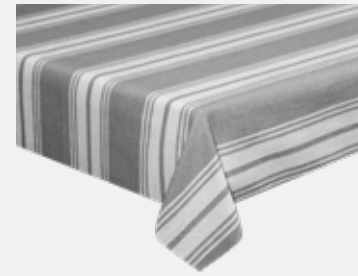

GRIGIO

Tovaglia 140x240 cm (8 persone)
Tablecloth 55"x94 1/2" (8 people)

Cotone 90%+10% poliestere
Cotton 90%+10% polyester
TXXTO120832 - EAN 8056444363708

INNER 6
MASTER 24

€ 23,50