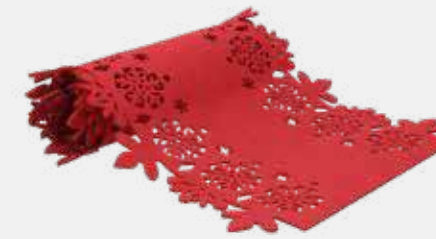

RELISH

Tagliere rettangolare 29×10 cm con 3 ciotoline
Rectangular cutting board 11 ½"×4" with 3 bowls

Ceramica e bamboo
Stoneware and bamboo
NTITA735984 - EAN 8056444459050

 MASTER 4 € 13,00

FELTRO RED

Runner 40×120 cm
Runner 15 ¾"× 47 ¾"