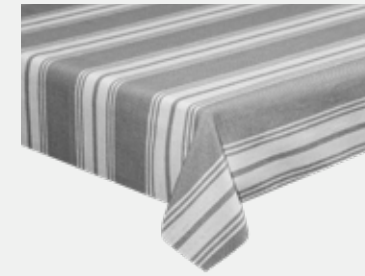

GRIGIO

Tovaglia 150x350 cm (12 persone)
Tablecloth 59"x137 3/4" (12 people)

Cotone 90%+10% poliestere
Cotton 90%+10% polyester
TXXTO240832 - EAN 8056444364071

INNER 6
MASTER 24

€ 34,10