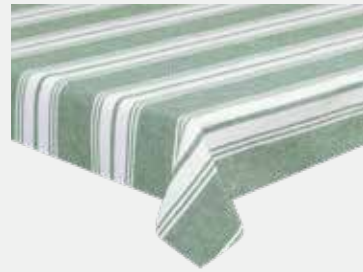

VERDE

Tovaglia 150x300 cm (10 persone)
Tablecloth 59"x118" (10 people)

Cotone 90%+10% poliestere
Cotton 90%+10% polyester
TXXTO150880 - EAN 8056444364002

INNER 6
MASTER 24 € 29,20