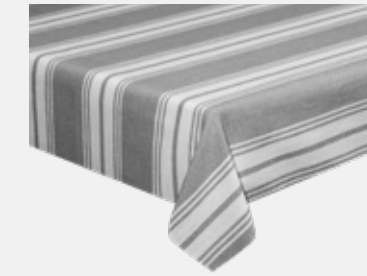

INNER 6
MASTER 96

€ 8,60

GRIGIO

Tovaglia 140x240 cm (8 persone)
Tablecloth 55"x94 1/2" (8 people)

Cotone 90%+10% poliestere
Cotton 90%+10% polyester
TXXTO120832 - EAN 8056444363708

 INNER 6
MASTER 24

€ 23,50