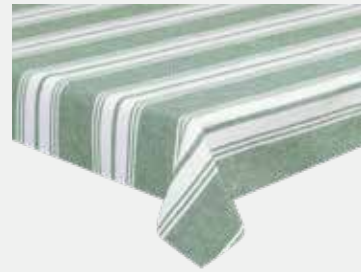

VERDE

Tovaglia 150x350 cm (12 persone)
Tablecloth 59"x137 3/4" (12 people)

Cotone 90%+10% poliestere
Cotton 90%+10% polyester
TXXTO240880 - EAN 8056444364194

INNER 6
MASTER 24 € 34,10