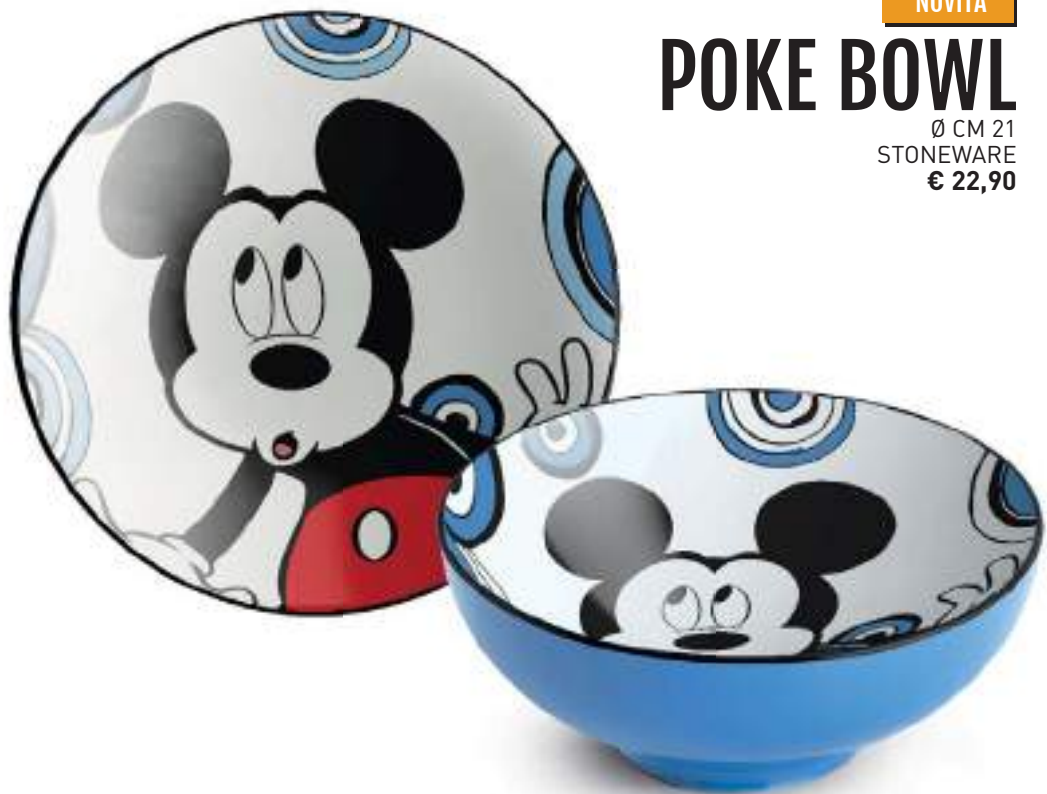

© 2023 Metro-Goldwyn-Mayer Studios Inc. All Rights Reserved.

NOVITÀ

35

FOREVER & EVER

POKE BOWL & COPPETTE

NOVITÀ

POKE BOWL

Ø CM 21
STONEWARE
€ 22,90