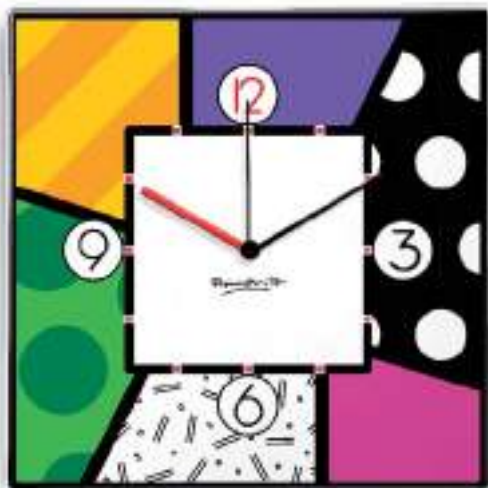

BRITTO
ROMERO BRITTO
©2013 Britto Control, Inc.
All rights reserved.
www.britto.com

EGAN
DESIGNER PENCIL
www.egan.it

VET101
CARTELLO VETRINA
cm 50x70

Home

MADE IN ITALY

OROLOGIO
€ 79,00

217001
cm 31x31

217002
Ø cm 30